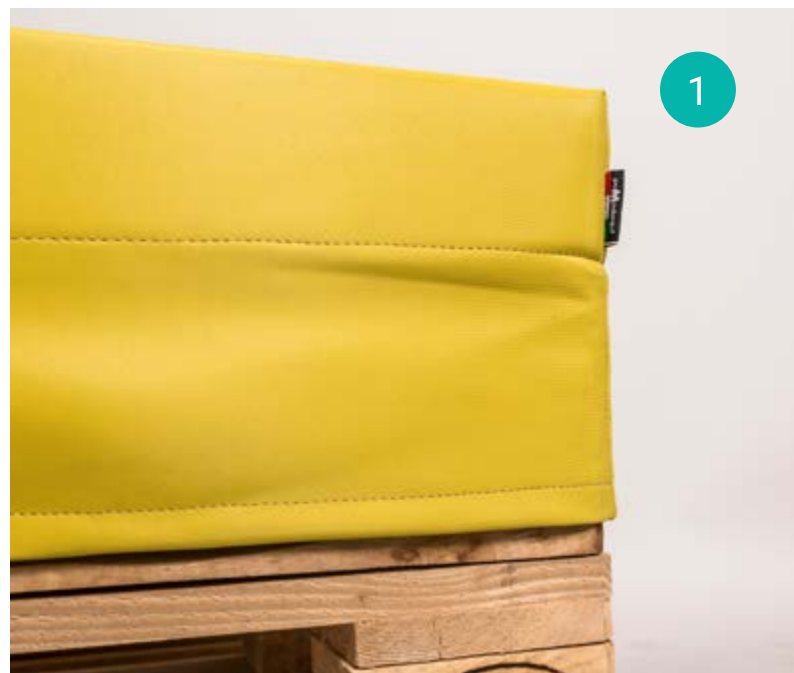

- A new furnishing concept is born from the continuous research and development of Pomodone products.
- Taking advantage of the standard pallet sizes (80x120 cm) we succeeded in creating a simple but at the same time elegant product, that allows to create new areas of furniture.
- Available both in nautical eco-leather and in 100% past-dyed acrylic fabric. In both solutions, total impermeability and UV resistance are guaranteed.

UV-RESISTANT

100%
WATERPROOF

EASILY
STACKABLE

Customizable to fit your Pallet.

1