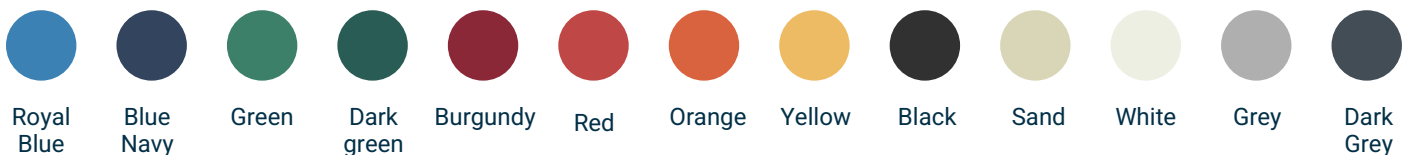

OVERVIEW

1. 1 The feature that makes it unique in its kind is the perimeter skirt, which allows both to fix the mattress to the pallet, favoring its application, and the elegance in covering the first pallet. In addition, the skirt avoids direct contact with the skin. which can sometimes cause discomfort.
2. 2 The product is totally removable.

The interior is filled with high density foam rubber to allow a simple pallet to guarantee extreme comfort.

MATERIAL

Fabric: It is possible to make it in both nautical eco-leather and 100% past-dyed acrylic fabric. **Nautical eco-leather:** characterized by anti-mold, antibacterial, resistance to UV rays, resistance to tearing both at low and high temperatures, resistance to weathering, without heavy metals formaldehyde, mercury, common solvents, and fire resistance, 100% waterproof. Its strong point is easy maintenance.

Fabric made with an innovative 100% high-tenacity acrylic fiber, dyed in paste, which has excellent color fastness to sunlight and resistance to UV rays, guaranteed for 3 years.

It is available in a wide range of solid colors with hydro-repellent treatment and vinyl coating, guaranteeing 100% waterproofing.

COLORS

FABRIC