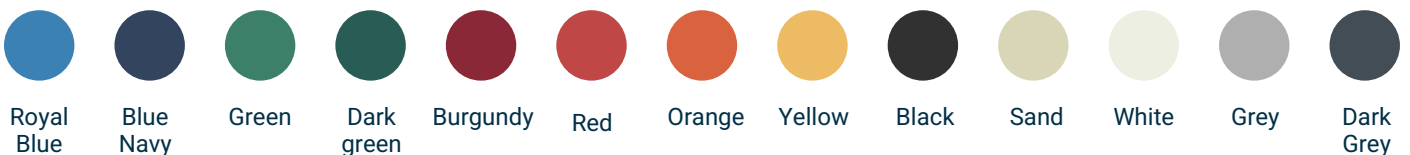

OVERVIEW

1. 1 Pomodone canvas are padded with 2 cm thick high density foam.
2. 2 This product is customizable and does not fear comparison nor in terms of strength or comfort.

They are made with fabrics that guarantee excellent color fastness in sunlight and resistance to UV attack.

MATERIAL

Fabric: It is possible to make it in both nautical eco-leather and 100% past-dyed acrylic fabric.
Nautical eco-leather: characterized by anti-mold, antibacterial, resistance to UV rays, resistance to tearing both at low and high temperatures, resistance to weathering, without heavy metals formaldehyde, mercury, common solvents, and fire resistance, 100% waterproof. Its strong point is easy maintenance.

Fabric made with an innovative 100% high-tenacity acrylic fiber, dyed in paste, which has excellent color fastness to sunlight and resistance to UV rays, guaranteed for 3 years.

It is available in a wide range of solid colors with hydro-repellent treatment and vinyl coating, guaranteeing 100% waterproofing.

COLORS

FABRIC