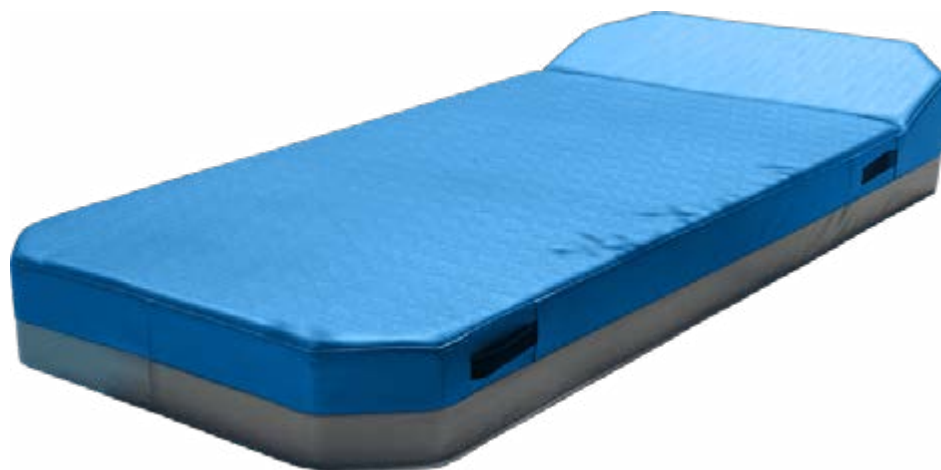

## Ibiza Floating bed

- From the encounter between technical competence, design and functionality Pomodone presents a completely different line from those presented so far: The floating bed!
- The Ibiza floating bed is born from the need of creating a luxury mattress, which can embrace all the comforts comfortably lying either in the water and by the pool or on the beach.
- Available in many colours, this floating mattress combines comfort with relaxation letting you lull on the water surface or by the pool, ensuring stability and space for two people.

## Ibiza Floating bed

### STANDARD SPECIFICATIONS

- Bed length 183 cm
- Seat length 153 cm
- Cushion length 30 cm
- Width 80 cm
- Seat height 17 cm
- Cushion height 27 cm
- Weight 17 kg

**UV-RESISTANT**

100%  
**WATERPROOF**

EASILY  
**STACKABLE**

## OVERVIEW

- 1 It has a reinforced plastic hinge that allows you to completely remove the cover.
- 2 It is equipped at the bottom with a nautical net that allows the product to dry easily.
- 3 Consists of 4 handles useful for transport, 2 on each side.